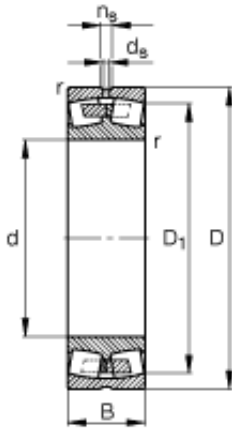

SNR BEARINGS ITALY S.P.A.

160 mm x 340 mm x 136 mm FAG 23332-A-MA-T41A Spherical Roller Bearings

Bearing No. 23332-A-MA-T41A

23332-A-MA-T41A Bearing 2D drawings and 3D CAD models

Size	160x340x136 mm
Bore Diameter	160 mm
Outer Diameter	340 mm
Width	136 mm
d	160 mm
D	340 mm
B	136 mm
D_1	280,6 mm
$D_{a \max}$	323 mm
$d_{a \min}$	177 mm
d_s	9,5 mm
n_s	17,7 mm
$r_{a \max}$	3 mm
r_{\min}	4 mm
m	61,3 kg / Weight
C_r	1660000 N / Dynamic load rating (radial)
e	0,44
Y_1	1,54
Y_2	2,3
C_{0r}	2320000 N / Static load rating (radial)
Y_0	1,51
n_G	2000 1/min / Limiting speed